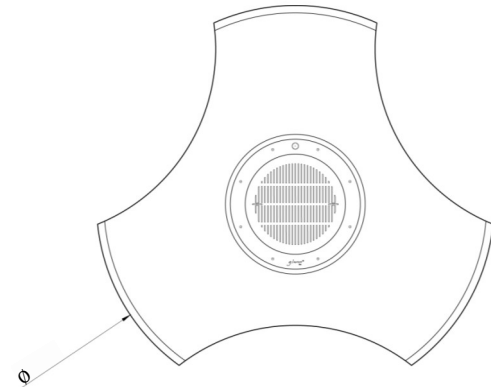

Option Crea7ion EVOPlus Fire Round

Burner // 10 L (liquid bioethanol)

Power // 2-4 Kw

Ignition mode // Remote control

Accessories // Protection cover · included

Barbecue mitt · included

High temperature resistant round glass 2 for burner

Crea7ionEVOPlus Fire Round · included

High temperature resistant round glass 1 for burner

Crea7ionEVOPlus Fire Round · optional

General dimensions

glamm[®]
fire

GlammFire

Zona Industrial da Lagoa, Lote G1
4950-850 Monção
Portugal