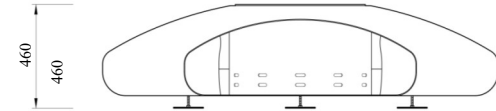

Option gas

Fuel // Propane/ Butane /Natural

Ignition mode// Remote control

Consumption // Propane gas/ Butane gas · 860–2300 g/h/ Natural gas · 1,4–3,7 m3/h

Power // 5–20 kW

Supply Pressure // Propane/Butane: 37.0 mbar - Natural: 20.0 mbar

Gas combination control – Approvals // Gas Appliances Directive 2009/142/CE
DIN EN298 / DIN EN126 / DIN EN13611

Accessories // Protection cover · included

Barbecue mitt · included

Combustion zone decorative stones · optional

(white/black decorative marble stones (3 kg))

Fuel compartment cover in black lacquered steel · optional

Fuel compartment cover in brushed stainless steel · optional

High temperature resistant round glass · optional

Wi-Fi Box · optional

Option Bioethanol

Burner I // 2 liters (liquid bioethanol)

Power // 2,7 kW

Accessories // High temperature resistant round glass 2 for Burner I · included
High temperature resistant round glass 1 for Burner I · optional

Option Crea7ion EVOPlus Fire Round

Burner // 10 L (liquid bioethanol)

Power // 2-4 Kw

Ignition mode // Remote control

Accessories // Protection cover · included

Barbecue mitt · included

High temperature resistant round glass 2 for burner

Crea7ionEVOPlus Fire Round · included

High temperature resistant round glass 1 for burner

Crea7ionEVOPlus Fire Round · optional

General dimensions