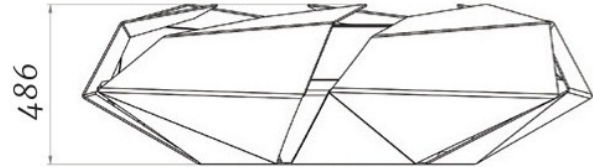

Option Gas

Fuel // Propane / Butane / Natural

Ignition mode// Remote control

Consumption // Propane gas/Butane gas- 860–2300 g/h/Gás natural1,4–3,7 g/h

Power // 5–20 kW

Supply pressure // Propane/Butane: 37.0 mbar - Natural gas: 20.0 mbar

Gas connection // 3/8" G / Ø 12mm (ISO 7-1/EN 10226-1)

Gas combination control - Approvals // Gas Appliances Directive 2009/142/CE
DIN EN298 / DIN EN126 / DIN EN13611

Accessories // Protection cover · included

Barbecue mitt · included

Combustion zone decorative stones · optional

(white/black decorative marble stones (3 kg))

Fuel compartment cover in black lacquered steel · optional

Fuel compartment cover in brushed stainless steel · optional

High temperature resistant round glass · optional

Wi-Fi Box · optional

Option Bioethanol

Burner I // 2 liters (liquid bioethanol)

Power // 2,7 kW

Accessories // High temperature resistant round glass 2 for Burner I · included

High temperature resistant round glass 1 for Burner I · optional

Option Crea7ion EVOPlus Fire Round

Burner // 10 L (liquid bioethanol)

Power // 2–4 Kw

Ignition mode // Remote control

Accessories // Protection cover · included

Barbecue mitt · included

High temperature resistant round glass 2 for burner

Crea7ionEVOPlus Fire Round · included

High temperature resistant round glass 1 for burner

Crea7ionEVOPlus Fire Round · optional

General Dimensions