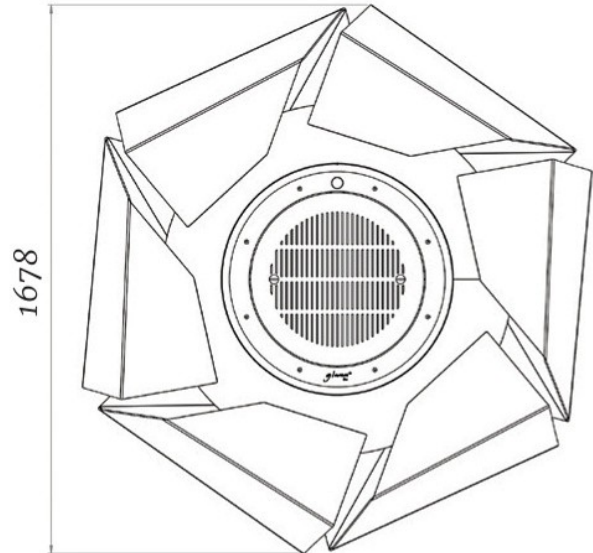

Option Gas

Fuel // Propane / Butane / Natural

Ignition mode// Remote control

Consumption // Propane gas/Butane gas- 860–2300 g/h/Gás natural1,4–3,7 g/h

Power // 5–20 kW

Supply pressure // Propane/Butane: 37.0 mbar - Natural gas: 20.0 mbar

Gas connection // 3/8" G / Ø 12mm (ISO 7-1/EN 10226-1)

Gas combination control - Approvals // Gas Appliances Directive 2009/142/CE
DIN EN298 / DIN EN126 / DIN EN13611

Accessories // Protection cover · included

Barbecue mitt · included

Combustion zone decorative stones · optional

(white/black decorative marble stones (3 kg))

Fuel compartment cover in black lacquered steel · optional

Fuel compartment cover in brushed stainless steel · optional

High temperature resistant round glass · optional

Wi-Fi Box · optional

Option Bioethanol

Burner I // 2 liters (liquid bioethanol)

Power // 2,7 kW

Accessories // High temperature resistant round glass 2 for Burner I · included

High temperature resistant round glass 1 for Burner I · optional

Option Crea7ion EVOPlus Fire Round

Burner // 10 L (liquid bioethanol)

Power // 2–4 Kw

Ignition mode // Remote control

Accessories // Protection cover · included

Barbecue mitt · included

High temperature resistant round glass 2 for burner

Crea7ionEVOPlus Fire Round · included

High temperature resistant round glass 1 for burner

Crea7ionEVOPlus Fire Round · optional

General Dimensions