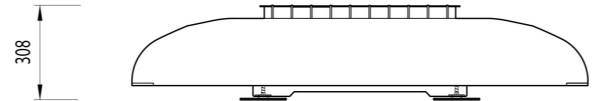

Option Gas

Fuel // Propane / Butane / Natural

Ignition mode// Remote control

Consumption // Propane gas/ Butane gas · 860–2300 g/h/ Gás natural · 1,4–3,7 g/h

Power // 5–20 kW

Supply pressure // Propane / Butane: 37.0 mbar – Natural: 20.0 mbar

Gas connection // 3/8" G / Ø 12mm (ISO 7-1/EN 10226-1)

Gas combination control – Approvals // Gas Appliances Directive 2009/142/CE
DIN EN298 / DIN EN126 / DIN EN13611

Accessories // Protection cover · included

Barbecue mitt · included

Combustion zone decorative stones · optional
(white/black decorative marble stones (3 kg))

Fuel compartment cover in black lacquered steel · optional

Fuel compartment cover in brushed stainless steel · optional

High temperature resistant round glass · optional

Wi-Fi Box · optional

Option Bioethanol

Burner I // 2 liters (liquid bioethanol)

Power // 2,7 kW

Accessories // High temperature resistant round glass 2 for Burner I · included
High temperature resistant round glass 1 for Burner I · optional

Option Crea7ion EVOPlus Fire Round

Burner // 10 L (liquid bioethanol)

Power // 2–4 Kw

Ignition mode // Remote control

Accessories // Protection cover · included

Barbecue mitt · included

High temperature resistant round glass 2 for burner Crea7ionEVOPlus

Fire Round · included

High temperature resistant round glass 1 for burner Crea7ionEVOPlus

Fire Round · optional

General Dimensions