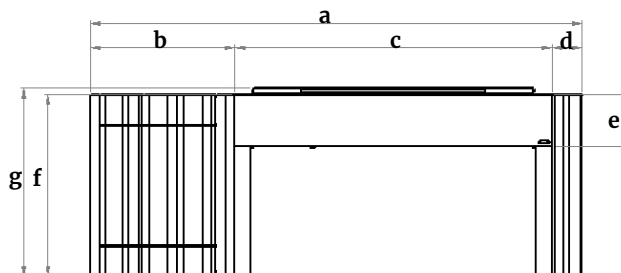

Accessories // Ash vacuum cleaner · included

Protection cover · included

Barbecue mitt · included

Cooking grill · included

Black tempered glass · optional

Option charcoal // Dimensions 2700l x 660 p x 1457 h | 106,2" l x 26" p x 57,4" h

Option charcoal grill + gas hob / Dimensions 2995l x 660 p x 1457 h | 117,9" l x 26" p x 157,4" h

Option gas grill + oven // Dimensions 3077l x 660 p x 1457 h | 121,1" l x 26" p x 57,4" h

Overall Dimensions