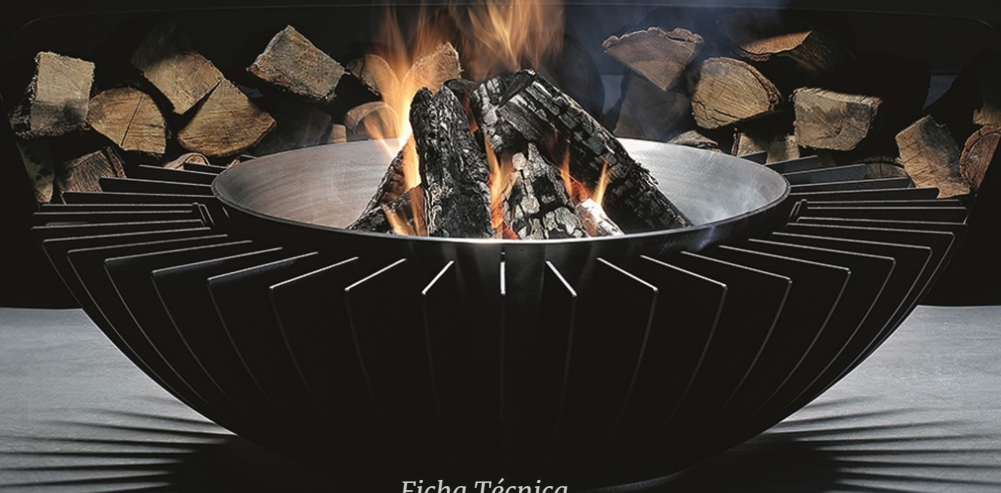

glamm®  
fire

*Ficha Técnica*

**Cosmo 13 - Firewood**

# Cosmo 13 Firewood

Carrying the same inspiration and expression of Cosmo, Cosmo 13 presents itself as a more refined and detailed model. In its essence there are aspects such as design, the quality of materials and the functional versatility. An even higher lineage that has an excellent ability to adapt to indoor and outdoor environments. Show excellence and good taste in your spaces.

## Fire Pit

**Materials** // Stainless steel or corten steel

**Finishings** // Lacquered steel

Rusted corten steel - optional

**Dimensions** // 1140 Ø x mm 330 h mm | 44,9" Ø x 13" h

**Weight** // 220 kg | 485 lbs