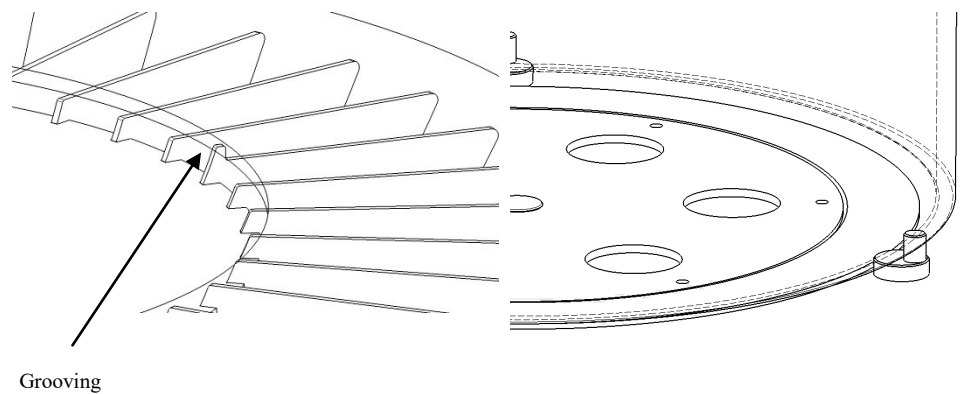

Install the glass with the help of the grooving

Put the burner and the high temperature glass