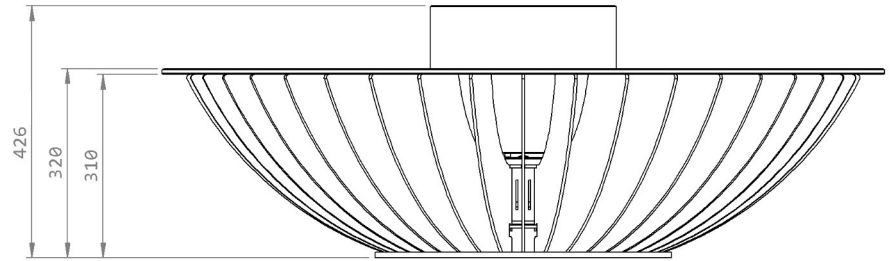

GlammFire

Cosmo 13

GlammFire

Recuperadores Pachinha Lda.
Zona Industrial da Lagoa, Lote G1
4950-850 CORTES - MONÇÃO
PORTUGAL

Tel(+351) 251 654 800
Fax(+351) 251 654 801
info@glammfire.com
www.glammfire.com

glamm®
fire

PT02834-C