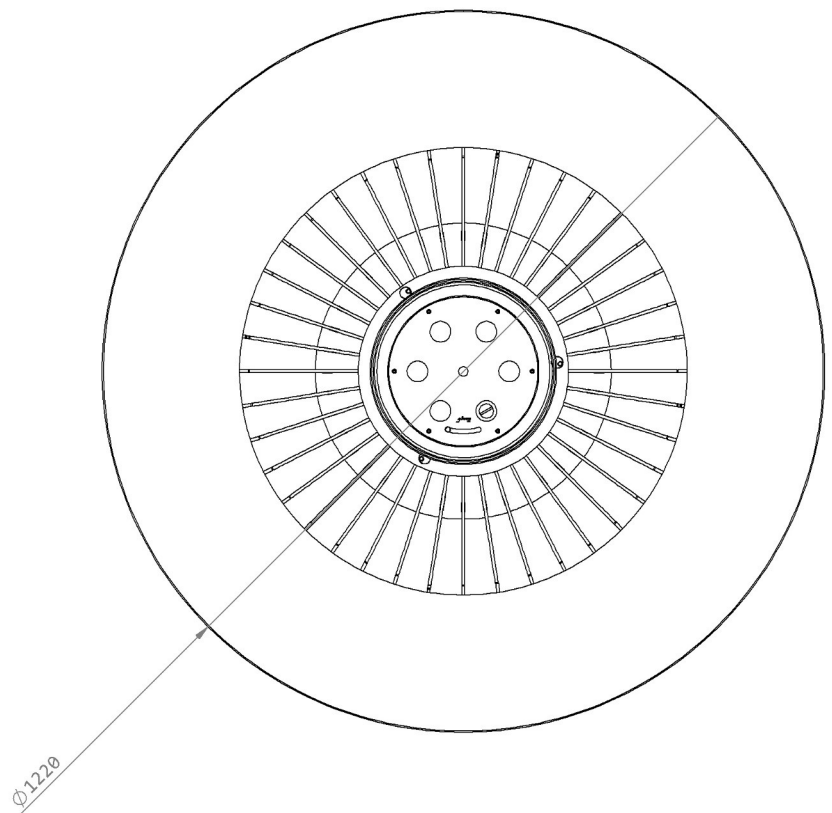

GlammFire

Cosmo 13

GlammFire

Recuperadores Pachinha Lda.
Zona Industrial da Lagoa, Lote G1
4950-850 CORTES - MONÇÃO
PORTUGAL

Tel(+351) 251 654 800
Fax(+351) 251 654 801
info@glammfire.com
www.glammfire.com

glamm®
fire

PT02834-C