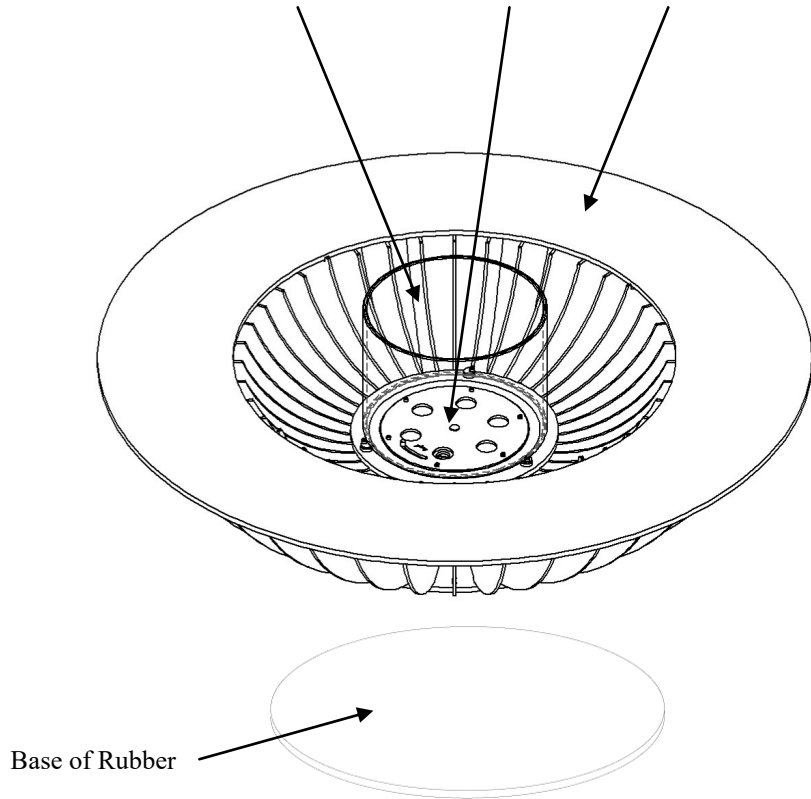

GlammFire

Cosmo 13

High temperature glass

Burner

Tempered glass