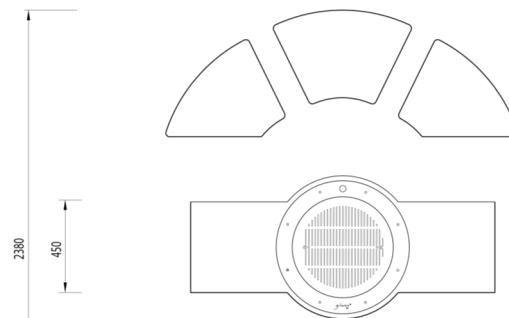

Option Crea7ion EVOPlus Fire Round

Burner // 10 L (liquid bioethanol)

Power // 2-4 Kw

Ignition mode // Remote control

Accessories // Protection cover · included

Barbecue mitt · included

High temperature resistant round glass 2 for burner Crea7ionEVOPlus

Fire Round · included

High temperature resistant round glass 1 for burner Crea7ionEVOPlus

Fire Round · optional

Geral dimensions

glamm[®]
fire

GlammFire

Zona Industrial da Lagoa, Lote G1
4,950-850 Monção
Portugal