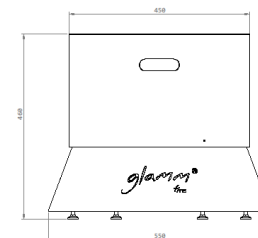

Fire Pit

Option Firewod

Materials// Stainless steel , steel or corten steel

Finishings// Brushed stainless steel
Black lacquered steel
Rusted corten steel

Dimensions// 760 Ø x 450 h mm

Weight // 45 kg

Benches finishings// Black lacquered - optional

Benches dimensions// 550 Ø x 460

Benches weight // 35 kg

Combustion zone

Materials // Quartz glass

Fuel // Firewood

Accessories // Ash vacuum cleaner - included

Protection cover - included

Fuel compartment cover - included

Firewood compartment - optional

General Dimensions

Benches