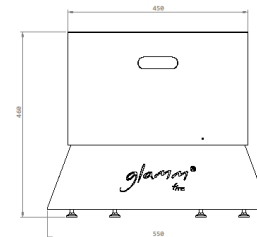

Finishings// Brushed stainless steel
Black lacquered steel
Lacquered steel
Rusted corten steel

Dimensions// 760 Ø x 385 h mm

Weight // 50 kg

Benches finishings// Black lacquered - optional

Benches dimensions// 550 Ø x 460

Accessories // Protection cover - included

Fuel compartment cover - included

Gas compartment - optional

General Dimensions

Benches

Fire Pit

Option Bioethanol (Option for Alba Small Firewood)

Materials// Stainless steel , steel or corten steel

Finishings// Brushed stainless steel
Black lacquered steel
Lacquered steel
Rusted corten steel

Dimensions// 760 Ø x 450 h mm

Weight // 55 kg

Benches finishings// Black lacquered - optional

Benches dimensions// 550 Ø x 460