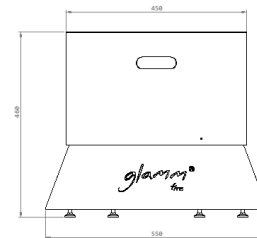

Finishings// Brushed stainless steel
Black lacquered steel
Lacquered steel
Rusted corten steel

Dimensions// 760 Ø x 385 h mm

Weight // 50 kg

Benches finishings// Black lacquered - optional

Benches dimensions// 550 Ø x 460

Finishings// Brushed stainless steel
Black lacquered steel
Lacquered steel
Rusted corten steel

Dimensions// 760 Ø x 450 h mm

Weight // 55 kg

Benches finishings// Black lacquered - optional

Benches dimensions// 550 Ø x 460

Benches weight // 35 kg

Combustion zone

Materials I // Quartz glass, AISI 316 stainless steel

Burner I // 2 liters (liquid bioethanol)

Power // 2,7 kW

Accessories // Lower Glass - High Temperature Resistant Glass - included
Protection cover - included
Fuel compartment cover - included
Glass support - included

General Dimensions

Benches

glamm[®]
fire

GlammFire

Zona Industrial da Lagoa, Lote G1
4950-850 Monção
Portugal

info@glammfire.com
t. +351 251 654 800 | F. +351 251 654 801

www.glammfire.com