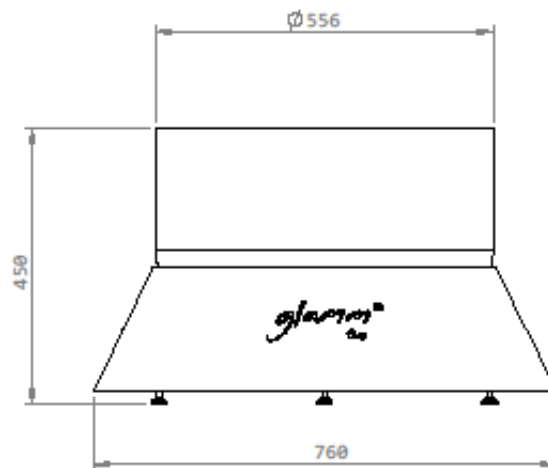

Fire Pit

Option Firewod

Materials// Stainless steel , steel or corten steel

Finishings// Brushed stainless steel
Black lacquered steel
Rusted corten steel

Dimensions// 760 Ø x 450 h mm

Weight // 45 kg

Benches finishings// Black lacquered - optional

Benches dimensions// 550 Ø x 460

Benches weight // 35 kg

Combustion zone

Materials // Quartz glass

Fuel // Firewood

Accessories // Ash vacuum cleaner - included

Protection cover - included

Fuel compartment cover - included

Firewood compartment - optional

General Dimensions