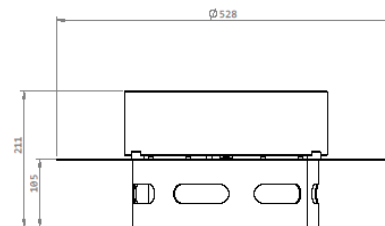

Finishings// Brushed stainless steel
Black lacquered steel
Lacquered steel
Rusted corten steel

Dimensions// 760 Ø x 385 h mm

Weight // 50 kg

Benches finishings// Black lacquered - optional

Benches dimensions// 550 Ø x 460

Finishings// Brushed stainless steel
Black lacquered steel
Lacquered steel
Rusted corten steel

Dimensions// 760 Ø x 450 h mm

Weight // 55 kg

Benches finishings// Black lacquered - optional

Benches dimensions// 550 Ø x 460

Benches weight // 35 kg

Combustion zone

Materials I // Quartz glass, AISI 316 stainless steel

Burner I // 2 liters (liquid bioethanol)

Power // 2,7 kW

Accessories // Lower Glass - High Temperature Resistant Glass - included
Protection cover - included
Fuel compartment cover - included
Glass support - included

General Dimensions

Benches

glamm[®]
fire

GlammFire

Zona Industrial da Lagoa, Lote G1
4950-850 Monção
Portugal

info@glammfire.com
t. +351 251 654 800 | F. +351 251 654 801

www.glammfire.com