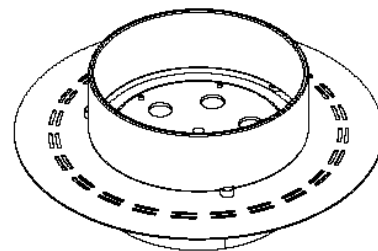

Finishings// Brushed stainless steel
Black lacquered steel
Lacquered steel
Rusted corten steel

Dimensions// 760 Ø x 450 h mm

Weight // 55 kg

Benches finishings// Black lacquered - optional

Benches dimensions// 550 Ø x 460

Benches weight // 35 kg

Combustion zone

Materials I // Quartz glass, AISI 316 stainless steel

Burner I // 2 liters (liquid bioethanol)

Power // 2,7 kW

Accessories // Lower Glass - High Temperature Resistant Glass - included
Protection cover - included
Fuel compartment cover - included
Glass support - included

General Dimensions

Benches

glamm[®]
fire

GlammFire

Zona Industrial da Lagoa, Lote G1
4950-850 Monção
Portugal

info@glammfire.com
t. +351 251 654 800 | F. +351 251 654 801

www.glammfire.com