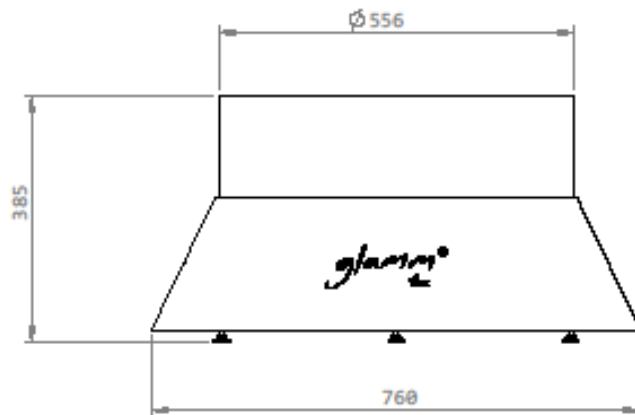

Fire Pit

Option Gas

Materials// Stainless steel , steel or corten steel

Finishings// Brushed stainless steel
Black lacquered steel
Lacquered steel
Rusted corten steel

Dimensions// 760 Ø x 385 h mm

Weight // 50 kg

Benches finishings// Black lacquered - optional

Benches dimensions// 550 Ø x 460

Benches weight // 35 kg

Option Gas

Combustion zone

Materials // Quartz glass, AISI 316 stainless steel

Fuel // Propane gas / Butane gas/ Natural gas

Ignition mode// Manual

Consumption // Propane gas/Butane gas · 300— 1300g/h/Natural gas · 0,5—2,1 m3/h

Power // 3,2—14,2 kW

Supply pressure // Propane/Butane: 37.0 mbar - Natural gas: 20.0 mbar

Gas combination control - Approvals // Gas Appliances Directive 2009/142/CE
DIN EN298 / DIN EN126 / DIN EN13611

Accessories // Protection cover - included

Fuel compartment cover - included

Gas compartment - optional

General Dimensions