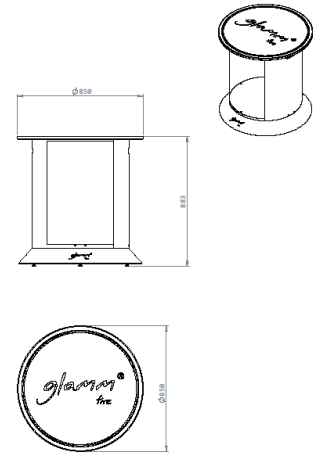

Acabamentos // Black lacquered steel
 Rusted corten steel

Dimensions // Body: 890 Ø x 1030 a mm | 35" Ø x 40,6"a
 Firewood compartment/Support table : 850 Ø x 883 a mm | 33.5" Ø x 34.8"a

Weight // Body: 130 Kg | 286 lbs
 Firewood compartment/Support table : 70 Kg | 154 lbs

General dimensions

Combustion zone

Materials // Quartz glass

Fuel // Firewood

Firewood compartment/Support table

glamm[®]
fire

GlammFire

Zona Industrial da Lagoa, Lote G1
4950-850 Monção
Portugal