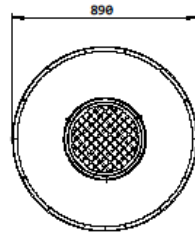

Acabamentos // Black lacquered steel
 Rusted corten steel

Dimensions // Body: 890 Ø x 1030 a mm | 35" Ø x 40,6"a
 Firewood compartment/Support table : 850 Ø x 883 a mm | 33.5" Ø x 34.8"a

Weight // Body: 130 Kg | 286 lbs
 Firewood compartment/Support table : 70 Kg | 154 lbs

General dimensions

Combustion zone

Materials // Quartz glass

Fuel // Firewood

Firewood compartment/Support table

glamm[®]
fire

GlammFire

Zona Industrial da Lagoa, Lote G1
4950-850 Monção
Portugal