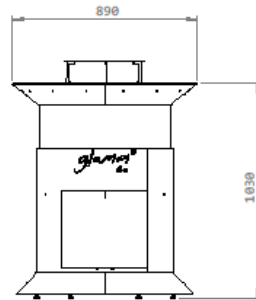

General dimensions

Combustion zone

Materials // Quartz glass

Fuel // Firewood