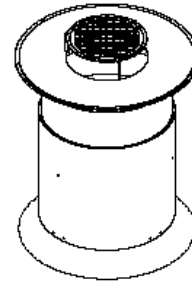

Acabamentos // Black lacquered steel
 Rusted corten steel

Dimensions // Body: 890 Ø x 1030 a mm | 35" Ø x 40,6"a
 Firewood compartment/Support table : 850 Ø x 883 a mm | 33.5" Ø x 34.8"a

Weight // Body: 130 Kg | 286 lbs
 Firewood compartment/Support table : 70 Kg | 154 lbs

General dimensions

Combustion zone

Materials // Quartz glass

Fuel // Firewood

Firewood compartment/Support table

glamm[®]
fire

GlammFire

Zona Industrial da Lagoa, Lote G1
4950-850 Monção
Portugal